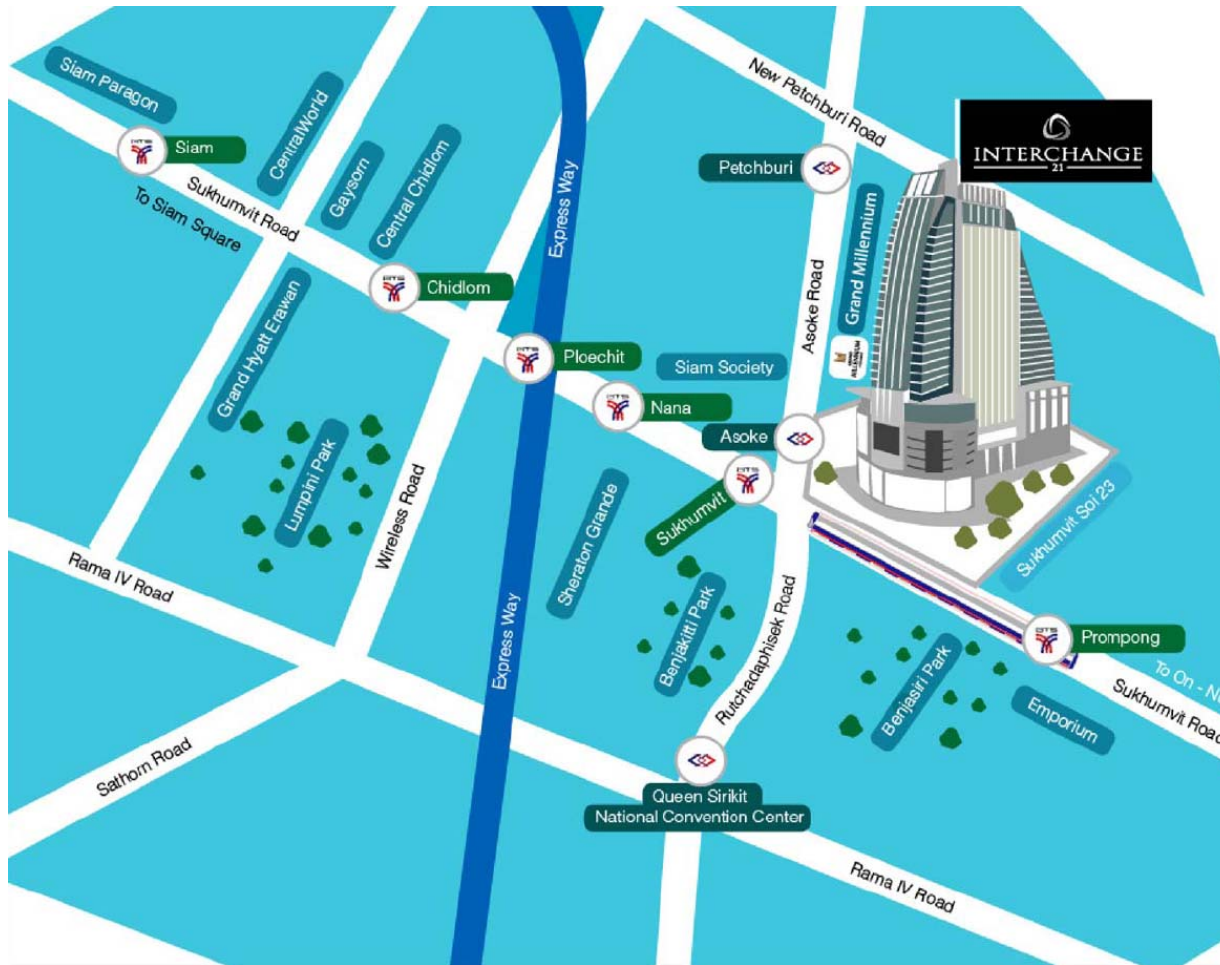

## Meyer International Access Map

Meyer International Ltd

399 Interchange 21 Building,  
23<sup>rd</sup> FL., Unit 3, Sukhumvit Road,  
Klongtoey-Nua, Wattana,  
Bangkok 10110 Thailand

Tel: (66)- 02-611-2561 Fax: (66) -02-611-2564